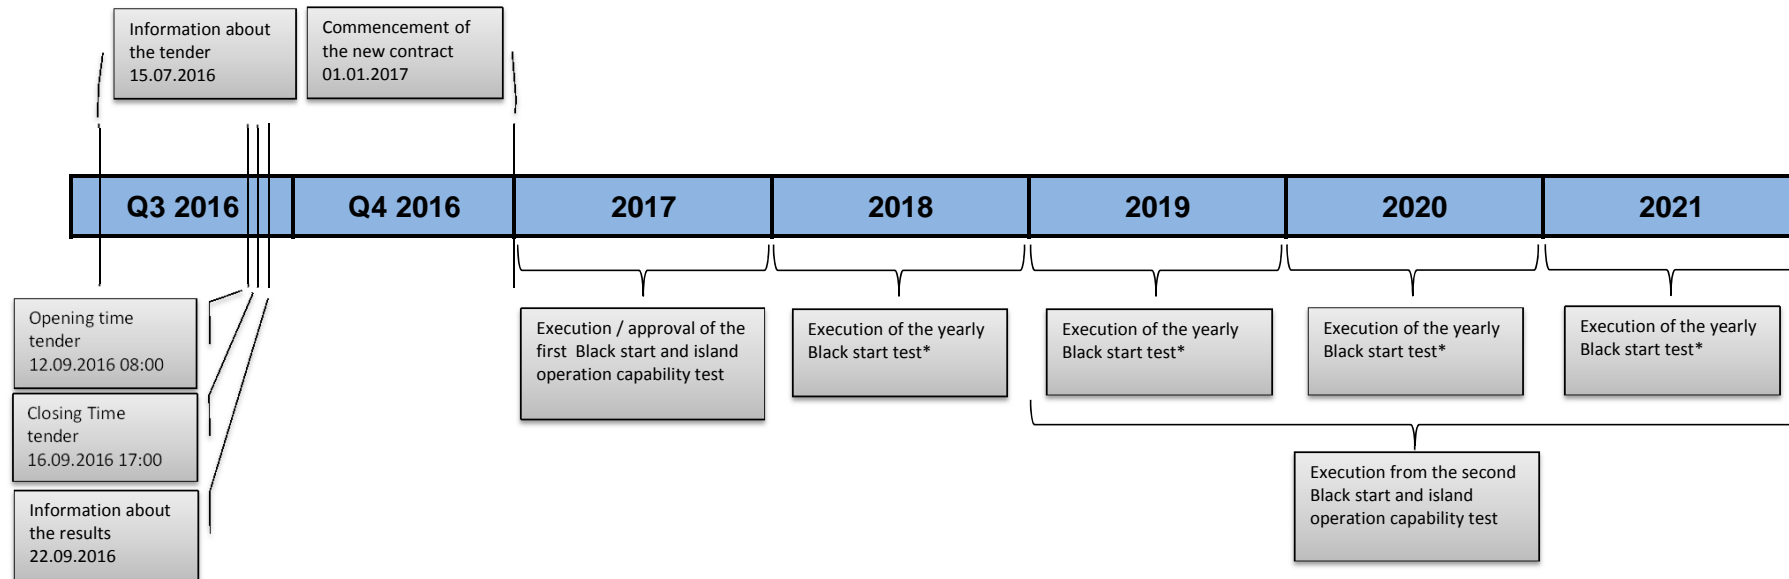

## Tender Black start and island operation capability

\* If the Black start and island operation capability test is already executed, there is no need to execute the black start test again