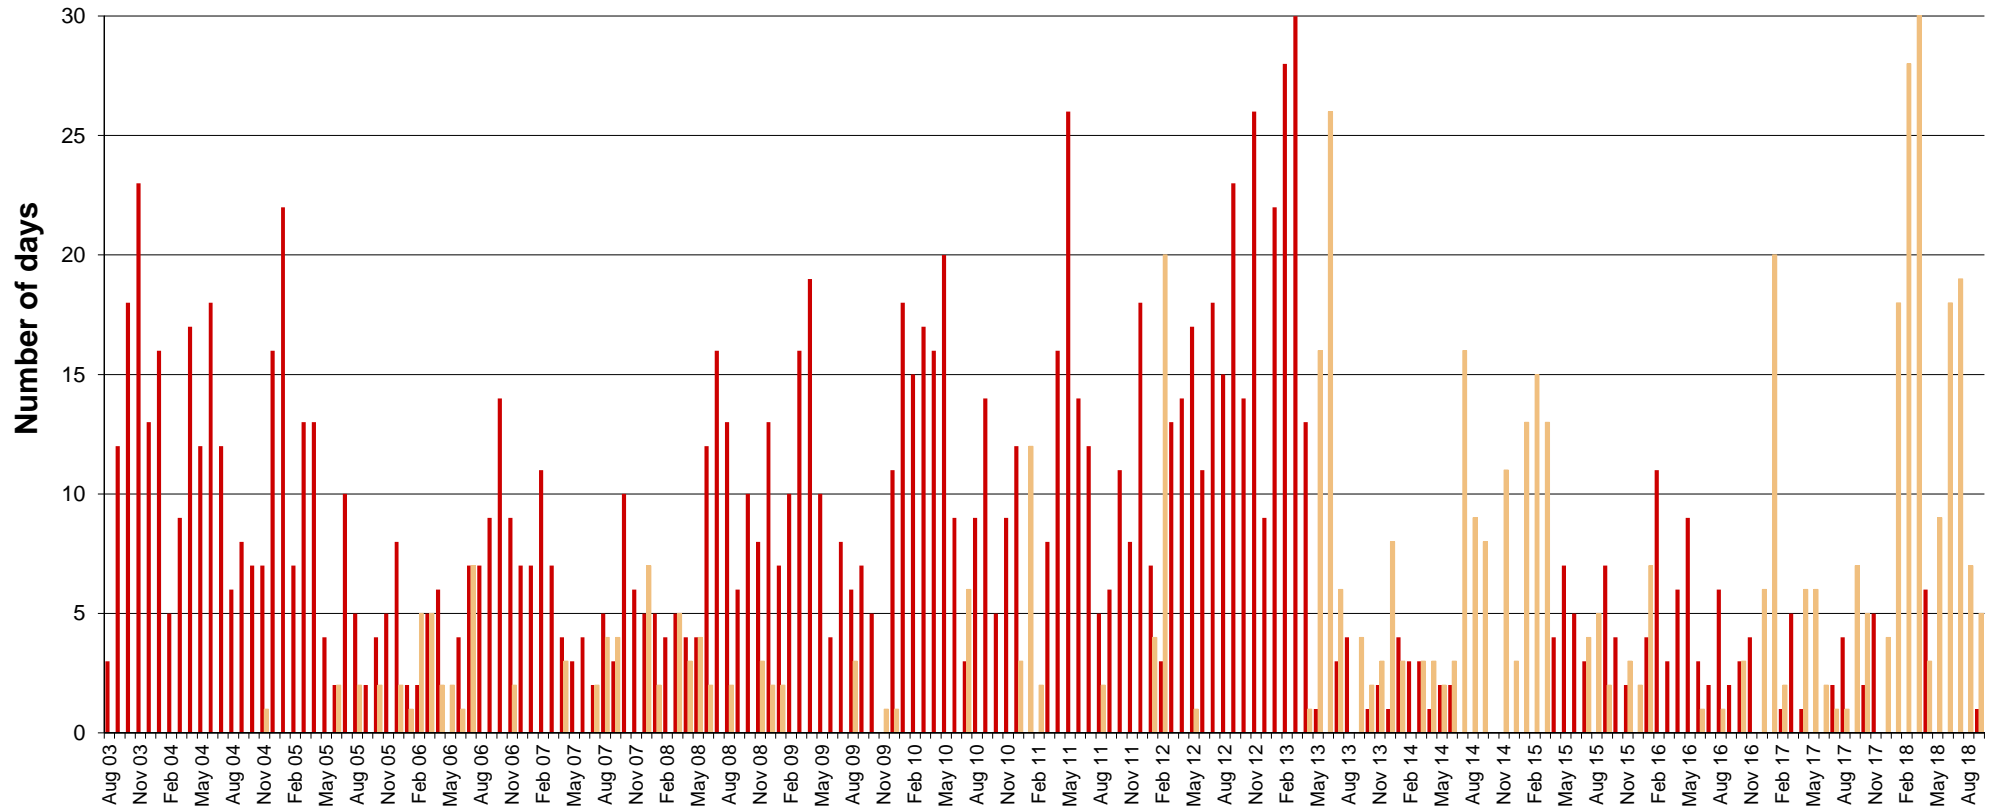

# Synchronous Time correction

■ 49.99 Hz  
■ 50.01 Hz

### Quality of frequency

■  $\sigma-90$  ■  $\sigma-99$