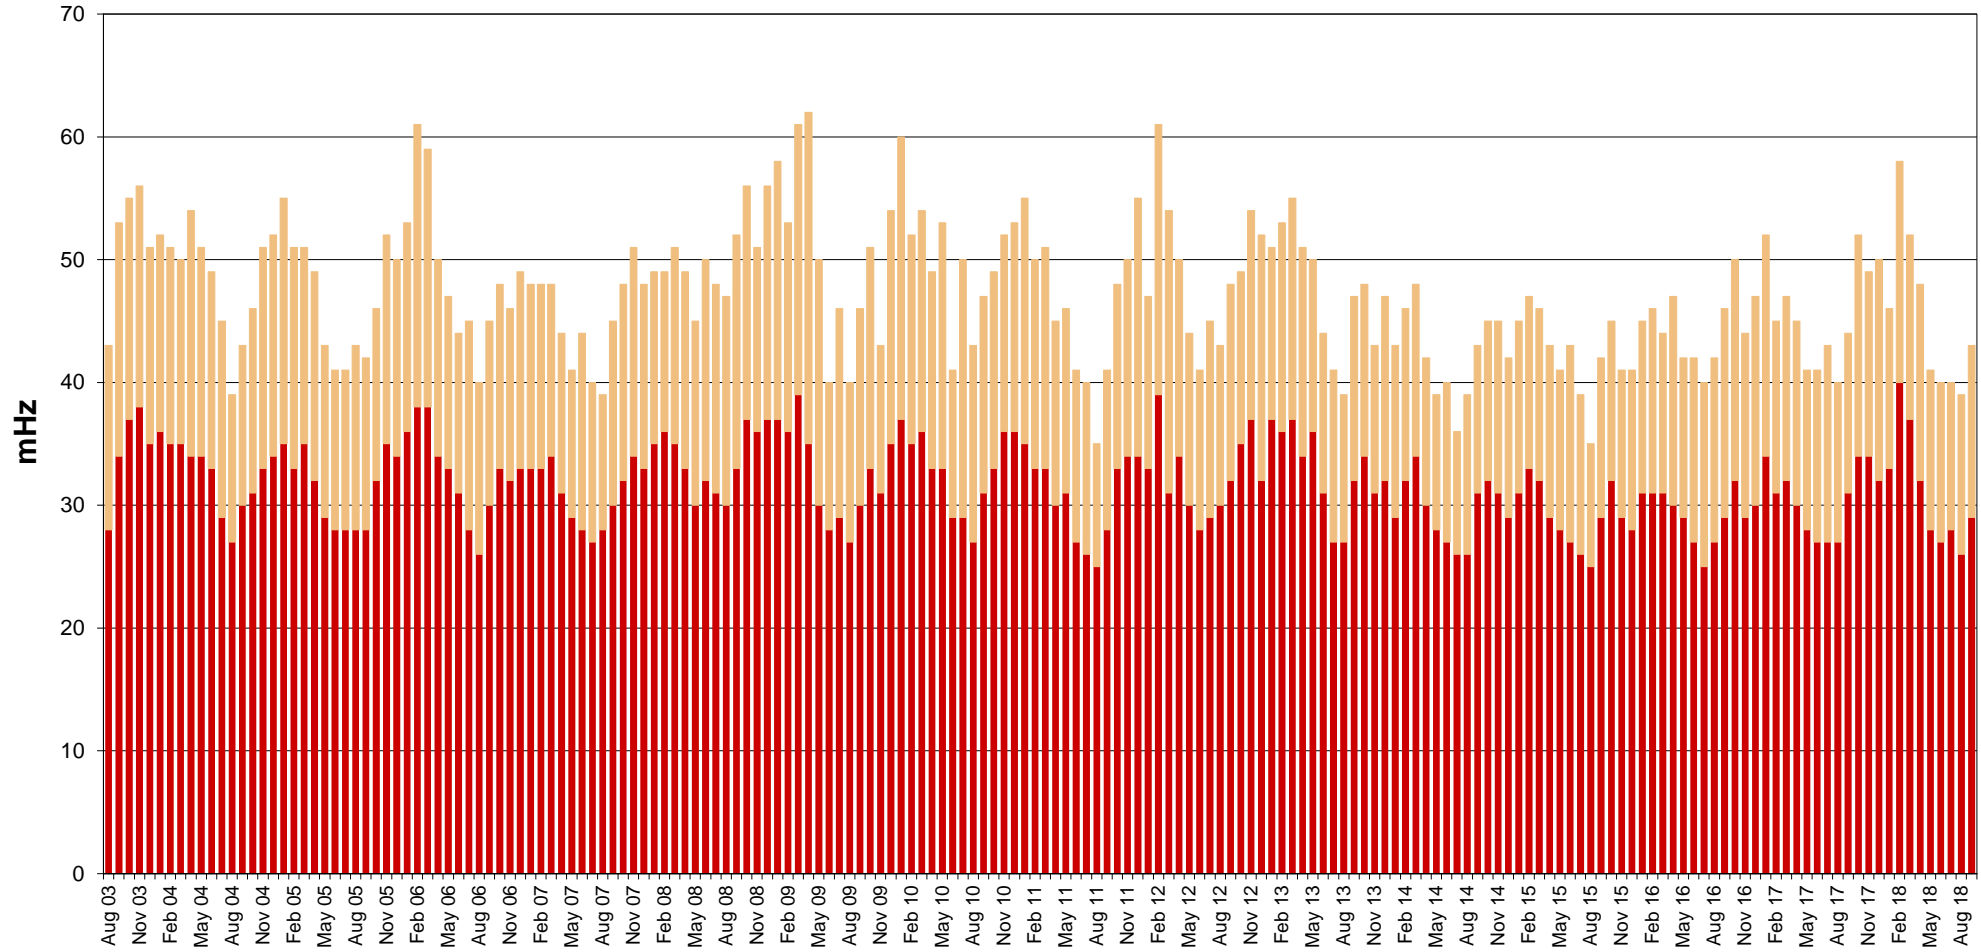

# Synchronous Time correction

■ 49.99 Hz  
■ 50.01 Hz

### Quality of frequency

■  $\sigma-90$  ■  $\sigma-99$

### Frequency deviation > 50 mHz

■ > + 50 mHz ■ < - 50 mHz