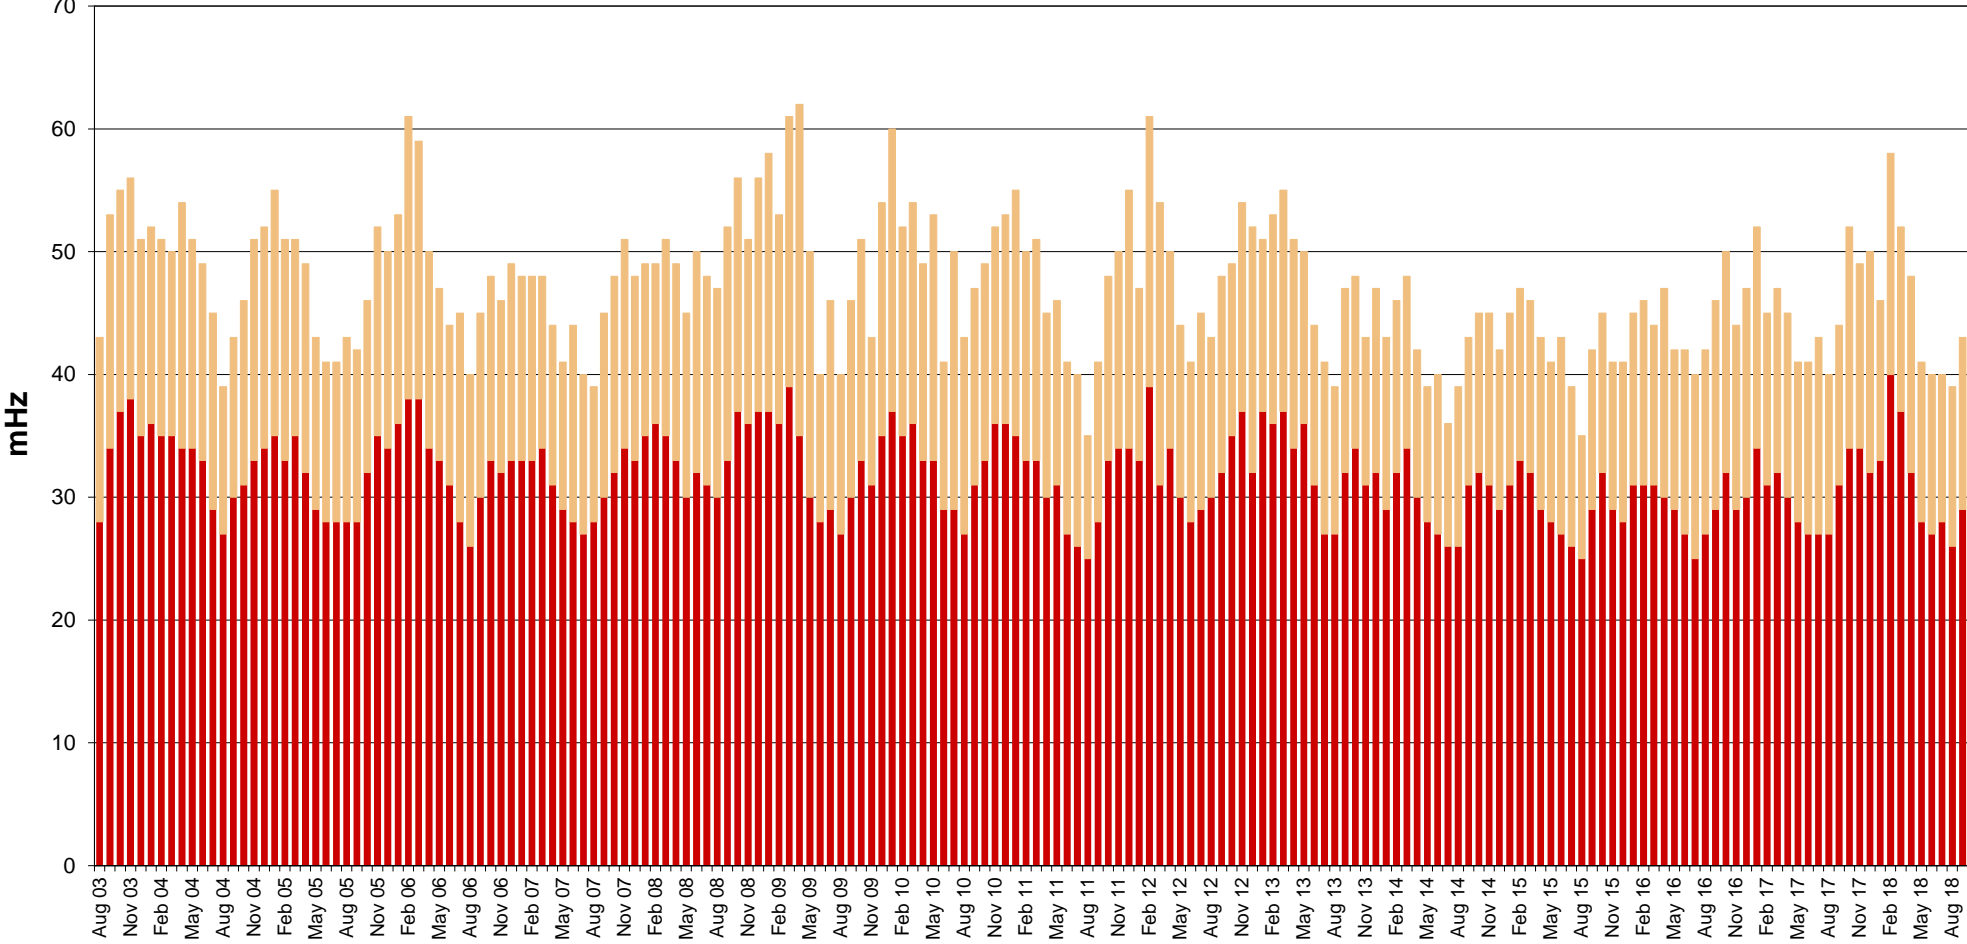

# Synchronous Time correction

■ 49.99 Hz  
■ 50.01 Hz

### Quality of frequency

■  $\sigma-90$    ■  $\sigma-99$

### Frequency deviation > 50 mHz

■ > + 50 mHz ■ < - 50 mHz