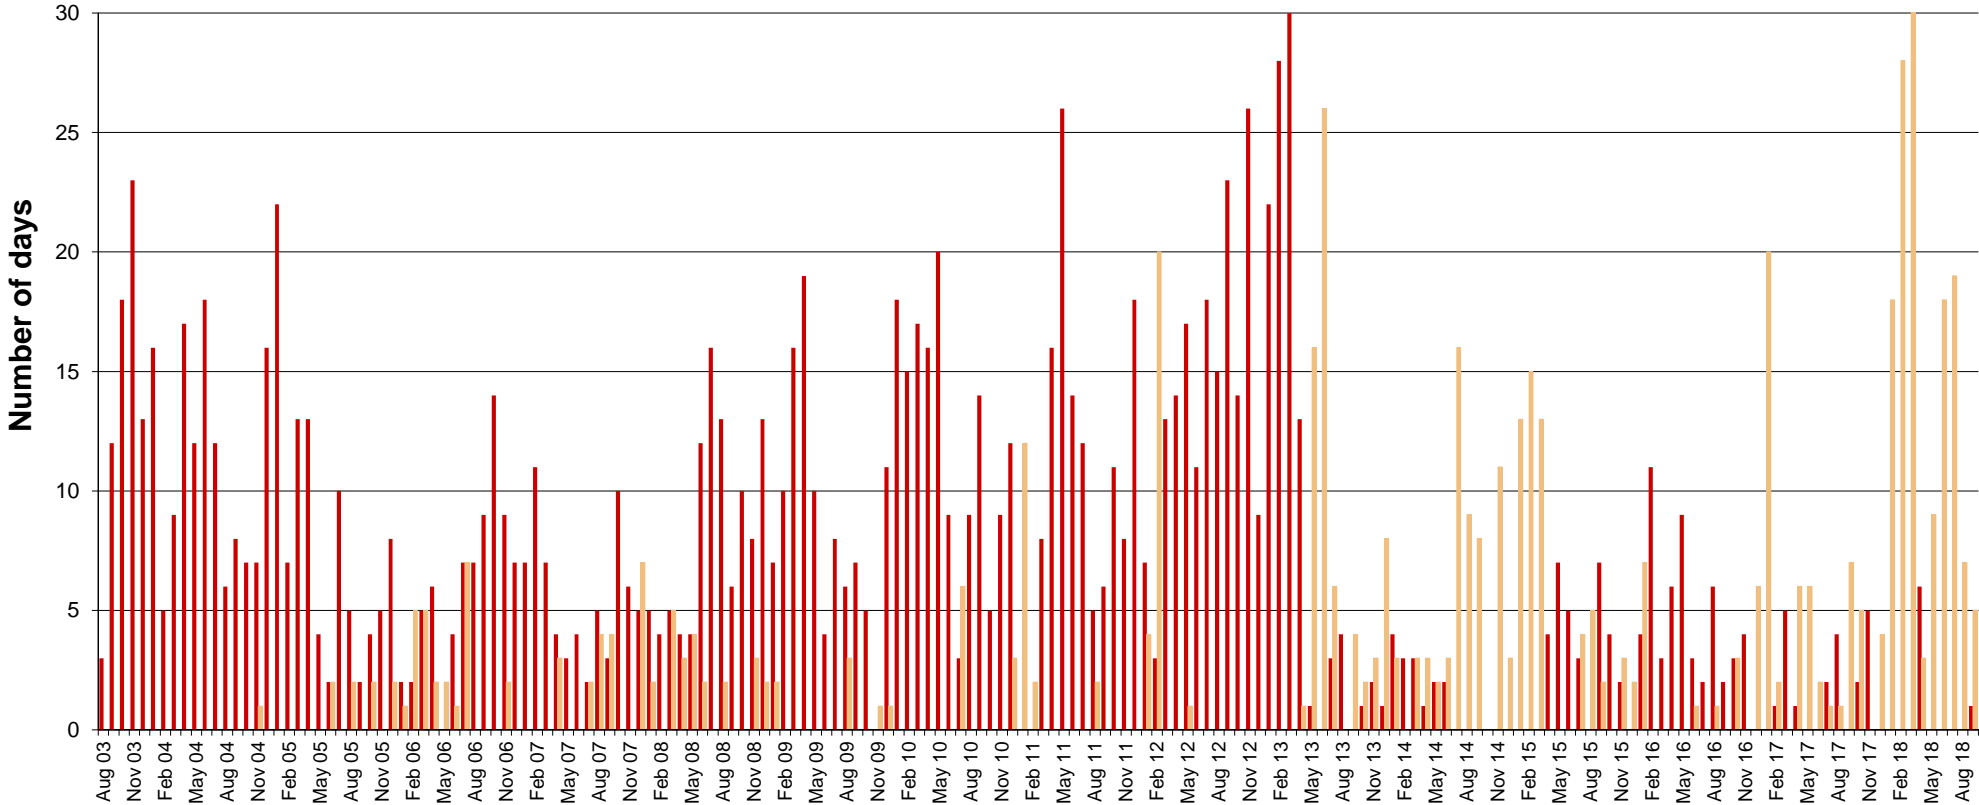

# Synchronous Time correction

■ 49.99 Hz  
■ 50.01 Hz

### Quality of frequency

■  $\sigma-90$    ■  $\sigma-99$

### Frequency deviation > 50 mHz

■ > + 50 mHz ■ < - 50 mHz